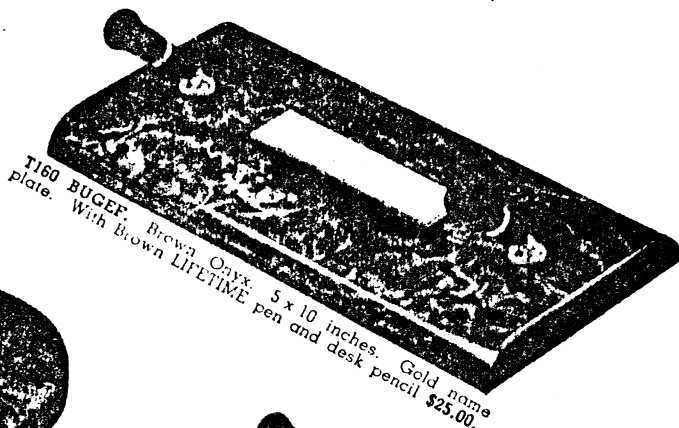

T160 BUGE. Brown Onyx, 5 x 10 inches. Gold name plate. With Brown LIFETIME pen and desk pencil $25.00.